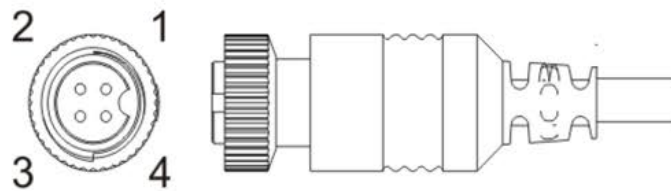

Aviation RS765-4(Female)

1---12V DC(+)   3---AUDIO*
2---GND   4---VIDEO

*This camera does not support audio.