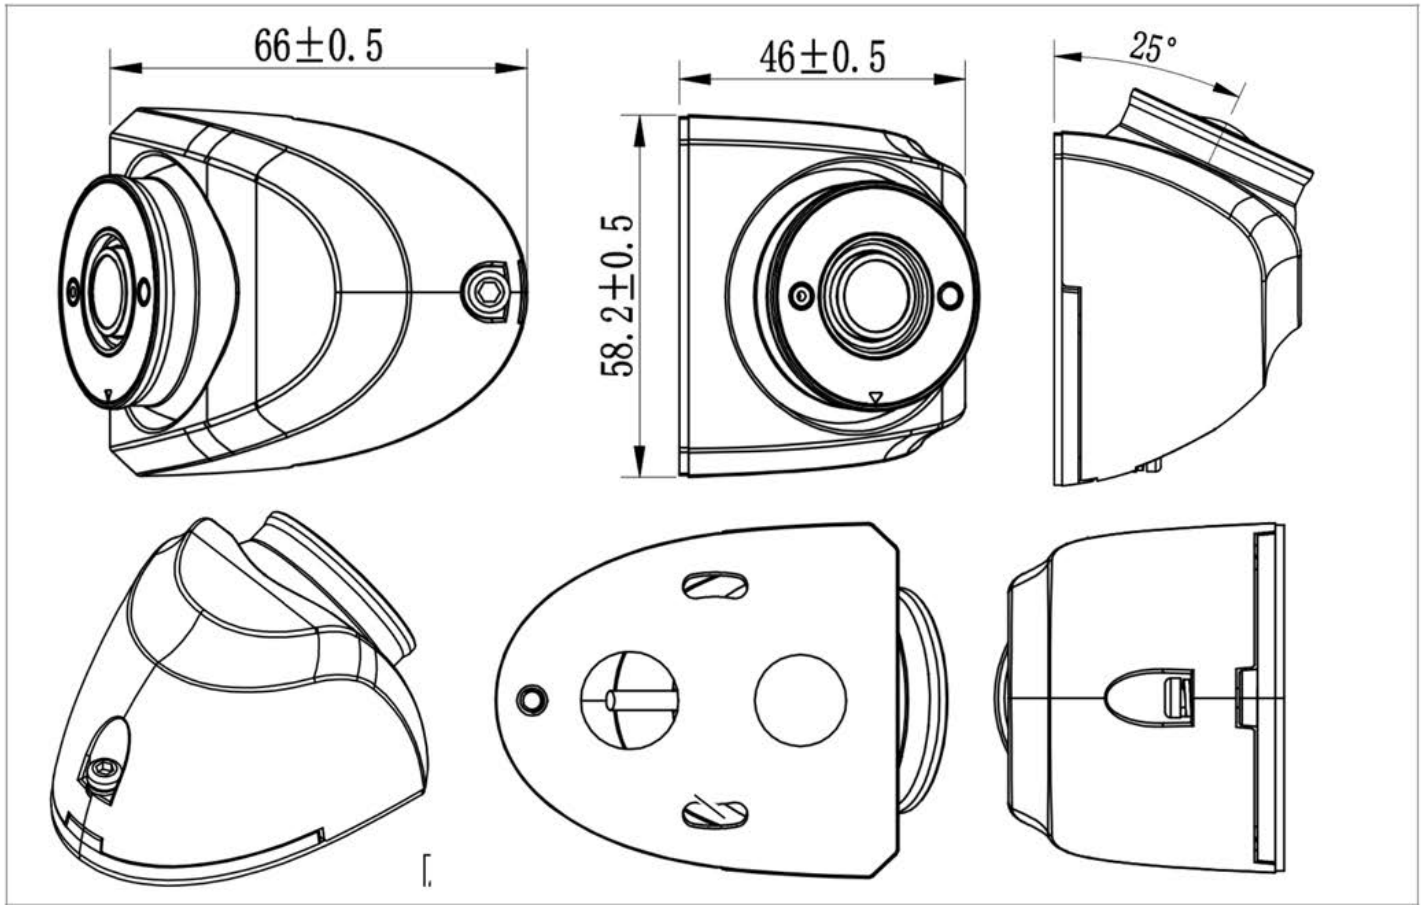

Installation? What installation?

The FleetCam Outdoor AHD installs within minutes and operates on a single 12V connection while also maintaining capacity protection.

20/20 vision without glasses

With 1080P HD resolution, the Outdoor AHD offers crystal clear video and the choice between 88°, 103°, and 180° FOV helps you fine tune what you want in frame.

SPECIFICATION

Product model	FC-CAM-OS-AHD-3.6
Imaging sensor	1/2.8, 2.13M pixel CMOS
Resolution	1920H*1080V
Standard	PAL/NTSC
Minimum illumination	0Lux (IR on), 0.05Lux (IR off)
Synchronization system	Internal synchronization
Scanning system	Progressive scan
S/N	≥ 50dB
Electronic shutter	1/25s-1/25,000s (auto)
Day/night mode	ICR IR filter
White balance	Auto tracking of white balance
Auto gain	Supported
3D noise reduction	Supported
Backlight compensation	Supported
Digital WDR	Supported
Lens	3.6mm M12@ F2.2, FOV: HFOV: 88° VFOV: 49° DFOV: 103°
IR range	10-15m (2 dot-matrix displays)
Video output	1.0Vp-p Composite video output, 75Ω, 4PIN aviation cable
Power supply	DC12V± 10%
Power consumption (max)	260mA/DC12V ±5%
Operating temperature	-40°C ~ 70°C
Operating humidity	< 95% (no condensation)
IP rating	IP69K
Installation mode	Support side installation and horizontal installation. Vertical direction can be adjusted by 0-45 degrees
Dimensions	66mm*58mm*46mm (L*W*H)
Net weight	About 180g