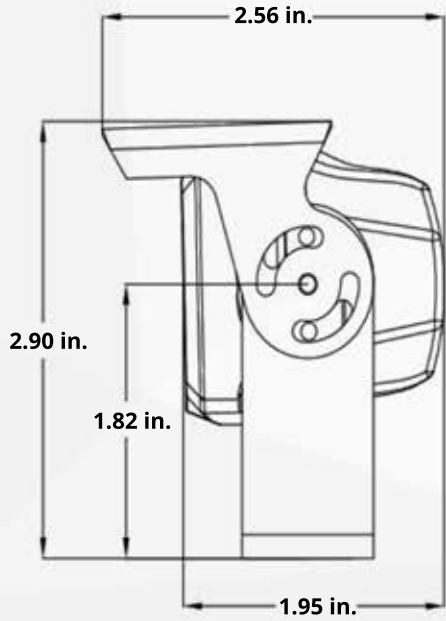

FleetCam® Outdoor AHD camera

FC-CAM-OS-AHD-2.8

Aviation RS765-4(Female)

1. 12VDC(+)   3. NC
2. 12GND(+)   4. AHD VIDEO