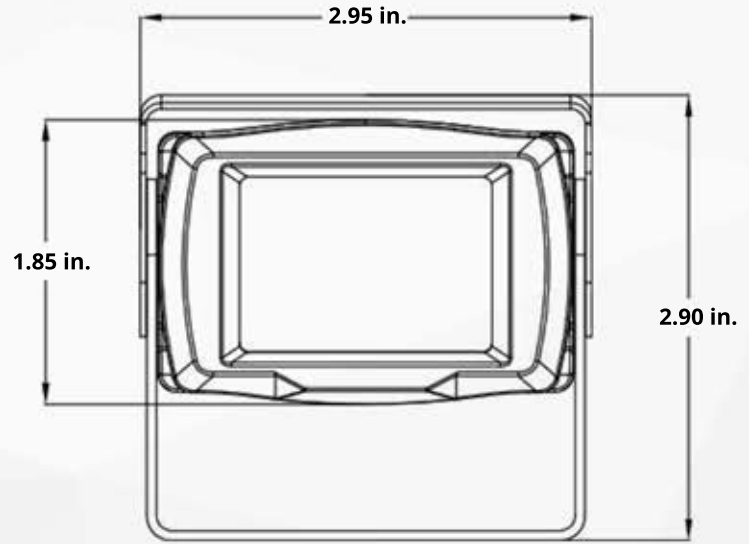

FleetCam® Outdoor AHD camera

FC-CAM-OS-AHD-2.8

Aviation RS765-4(Female)

1. 12VDC(+)   3. NC
2. 12GND(+)   4. AHD VIDEO